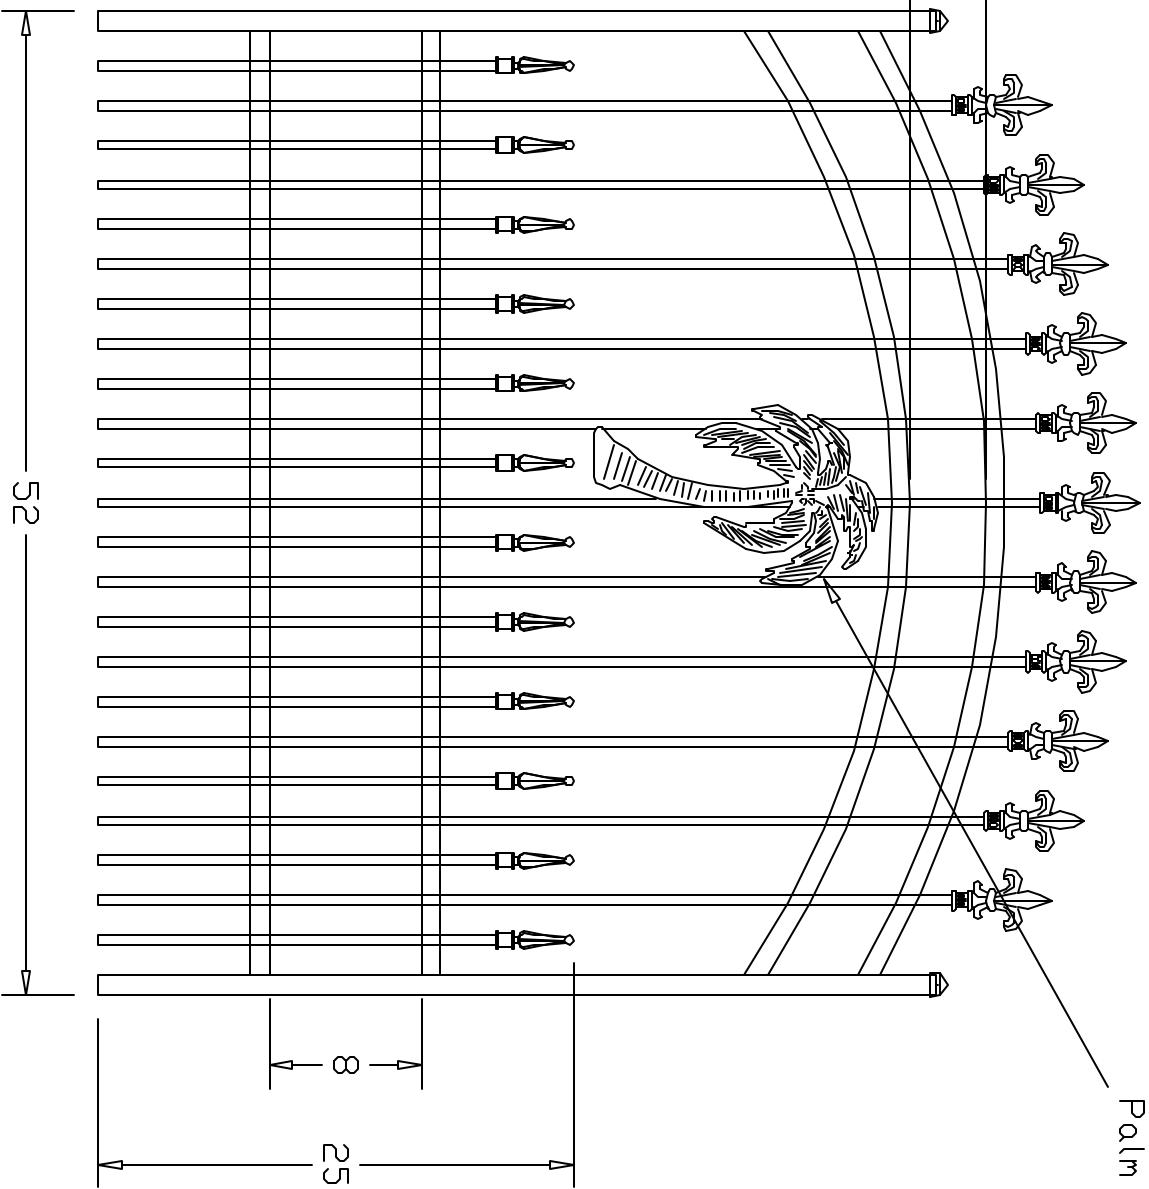

4

11-3705
Palm Tree

temp \ Jennifer \ WalkGate5.dwg

Single Swing 4ft profile x 51-1/2 in wide

Dwg. By: Emil Kleinfeld

07-11-2007

CIW